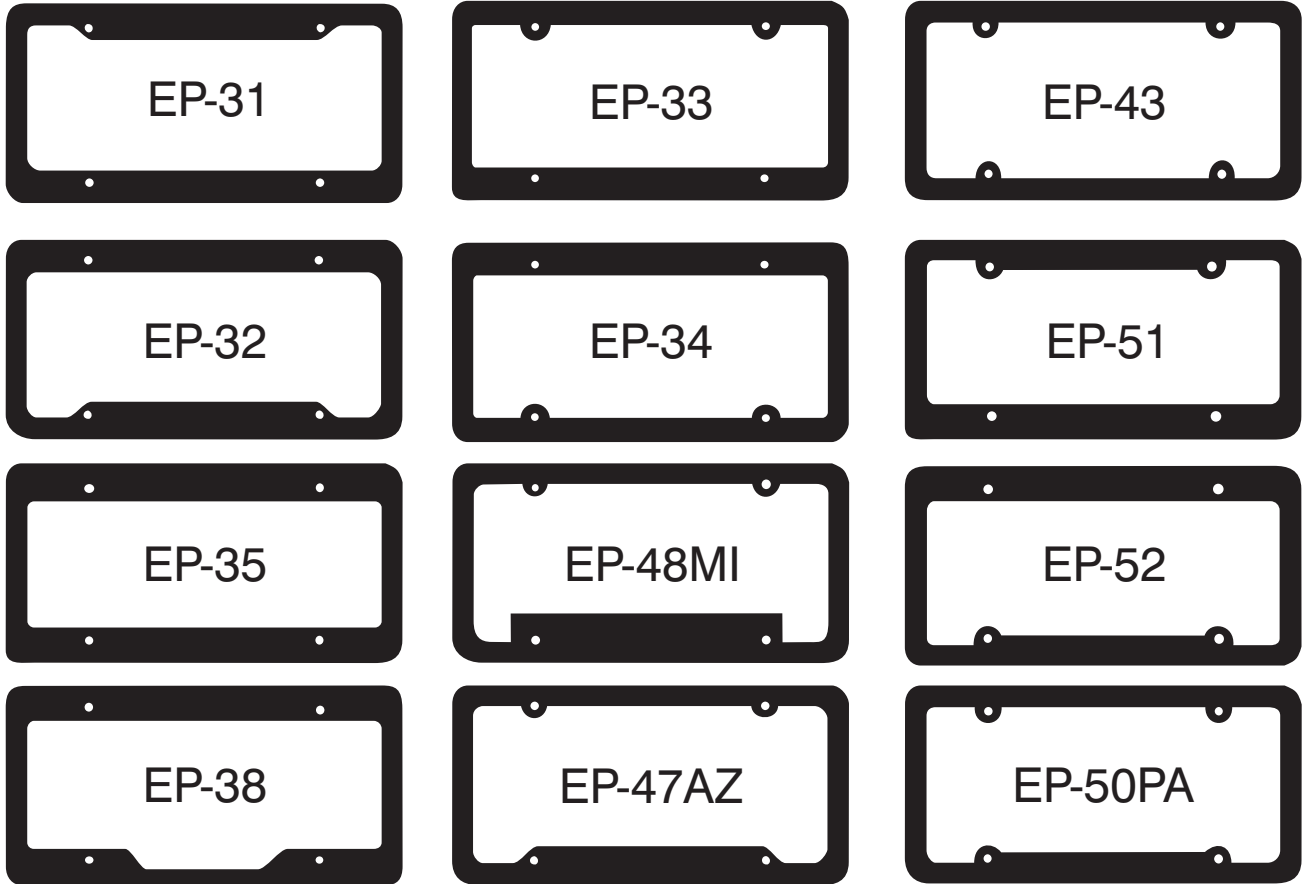

RAISED LETTER FRAMES

STYRENE - standard plastic frame in White or Black*
 ABS - premium durable plastic frame in White or Black*
 (Both materials also available as Frame-Flats: no extra cost)

When ordering state: quantity, frame color, imprint color, style no. (item no.), previous PO# and date

*Please supply a rough layout for clarity.
 Many other styles available!*

250 per box

Price each	250	500	1000	2500	5000	10000
Standard Styrene Frame	1.06	.89	.79	.70	.65	.62
Each Extra Color	.24	.24	.23	.21	.19	.19
Setup Charge (1st order)	\$225	\$135	\$135	\$125	\$125	\$125

3C-3D

200 per box

Price each	200	600	1000	2600	5000	10000
Premium ABS Frame	1.19	.99	.93	.83	.79	.76
Each Extra Color	.24	.24	.23	.21	.19	.19
Setup Charge (1st order)	\$225	\$135	\$135	\$125	\$125	\$125

3C-3D

* Colored frames available, call for pricing. Shiny gold & silver imprints are not guaranteed.
 STYRENE with 4 holes will be supplied unless otherwise specified. 2 holes available by request only.
 RUSH Service: \$170.00 (F) - 1 week, \$125.00 (F) - 2 weeks (Call first to check availability)
 Approx. shipping weight: Styrene-33 lb/250; ABS-30 lb/200; FOB-California. Box quantities cannot be altered.